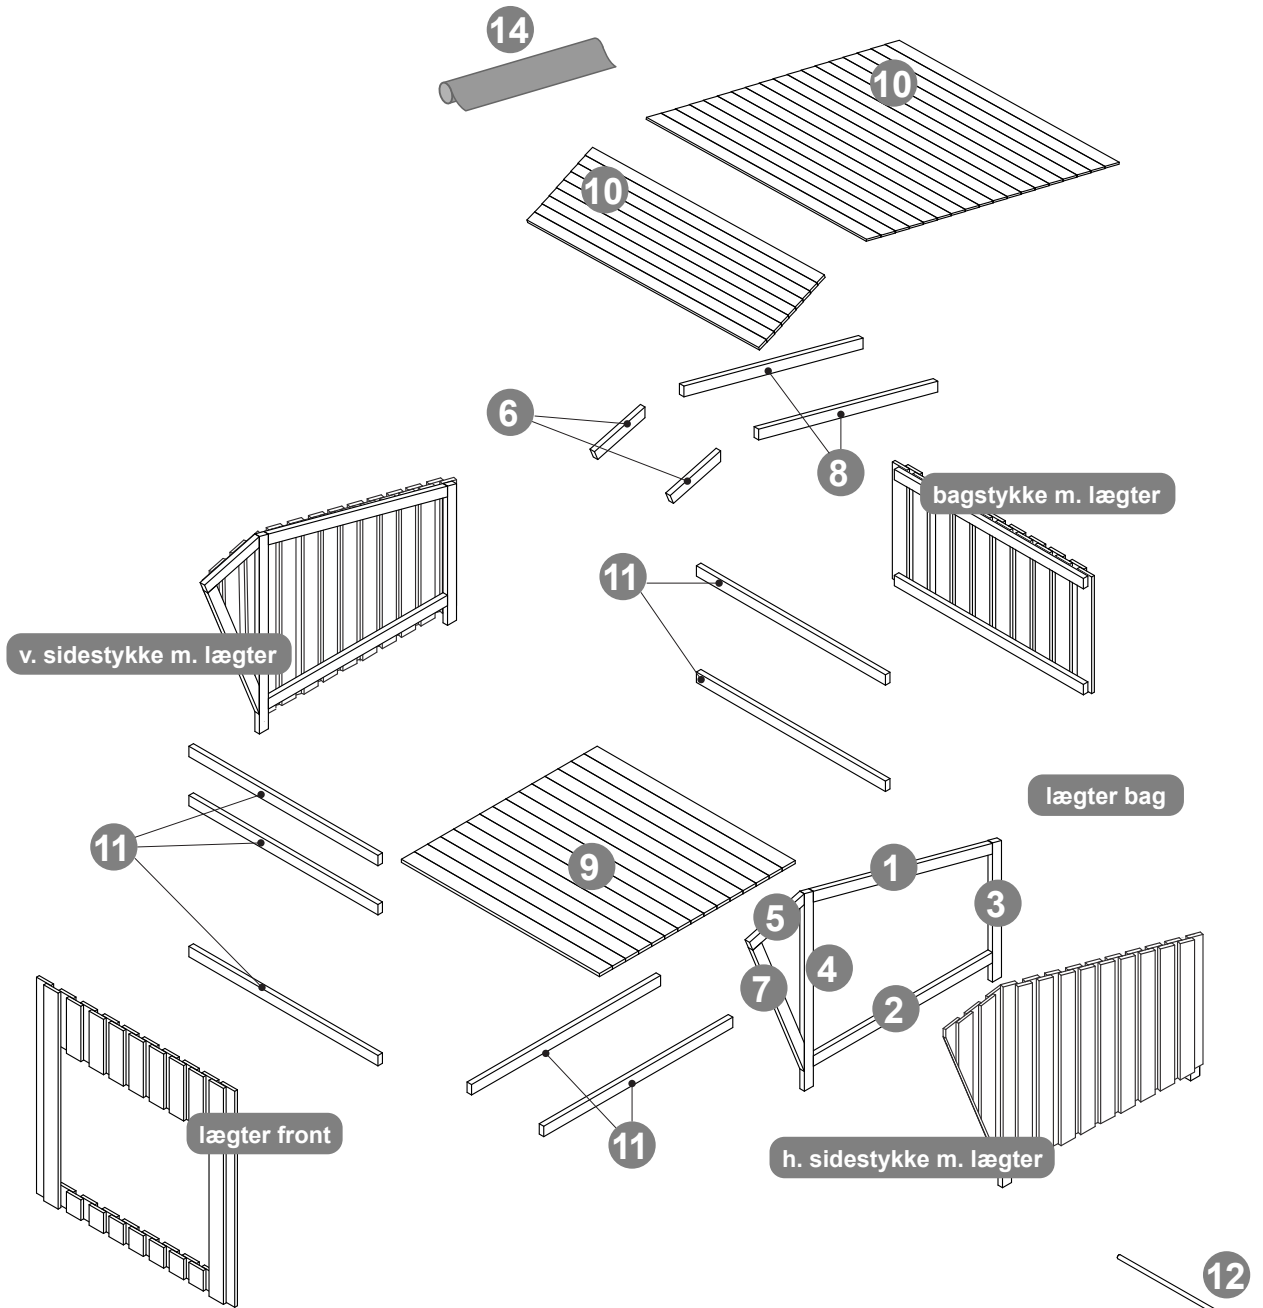

# MODULARO

Manual

for

Wooden Shelter Montane

w/Roofing Felt

2,4x3x1,95 m

# Shelter montage