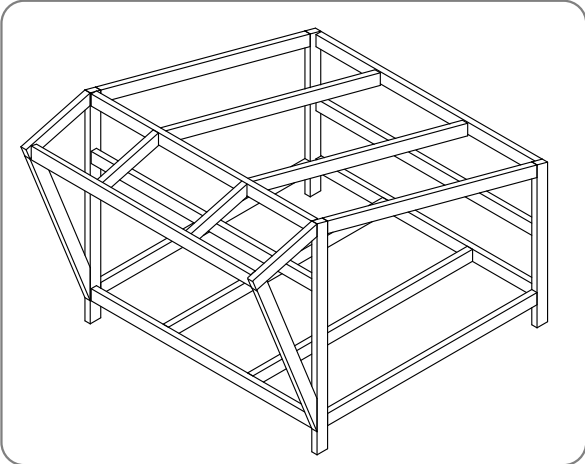

Materialer

mål i mm

pos.nr.		dim.	antal
1		50x100	2 stk
2		50x100	2 stk
3		50x100	2 stk
4		50x100	2 stk
5		50x100	2 stk
6		50x100	2 stk
7		50x100	2 stk
8		50x100	2 stk
9		30x145 <i>gulvbrædder</i>	15 stk
10		19 x 200-250 <i>tagbrædder</i>	28stk
11		50x100	8 stk
12		Skruer 5x180	40 stk
13		Skruer 4,5x60	500 stk
14		Tagpap 1m x 10m papsøm	1 rulle 170 stk.

Shelter montage