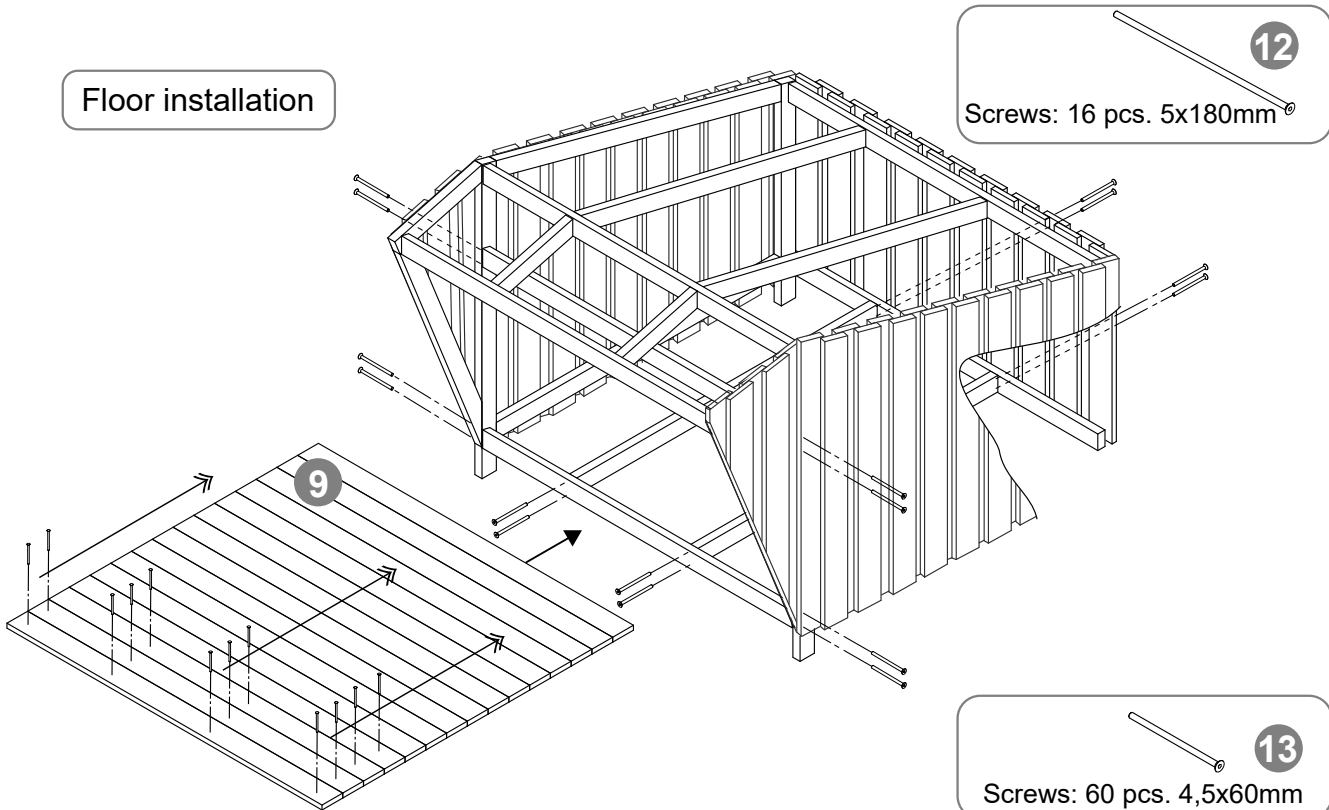

MODULARO

Manual

for

Wooden Shelter Montane

w/Roofing Felt

2,4x3x1,95 m

Materials

Dimensions
in mm

Shelter assembly

Shelter assembly

12

Screws: 6 pcs. 5x180mm

Shelter assembly

Floor installation

Shelter assembly

13

Screws: 64 pcs.
4,5x60mm Nails: 170 pcs.

When applying the roofing felt make it go 5 cm over the edge on all four sides of the roof. Fold the roofing felt under the edge and fasten it with nails placed at 7 cm intervals.