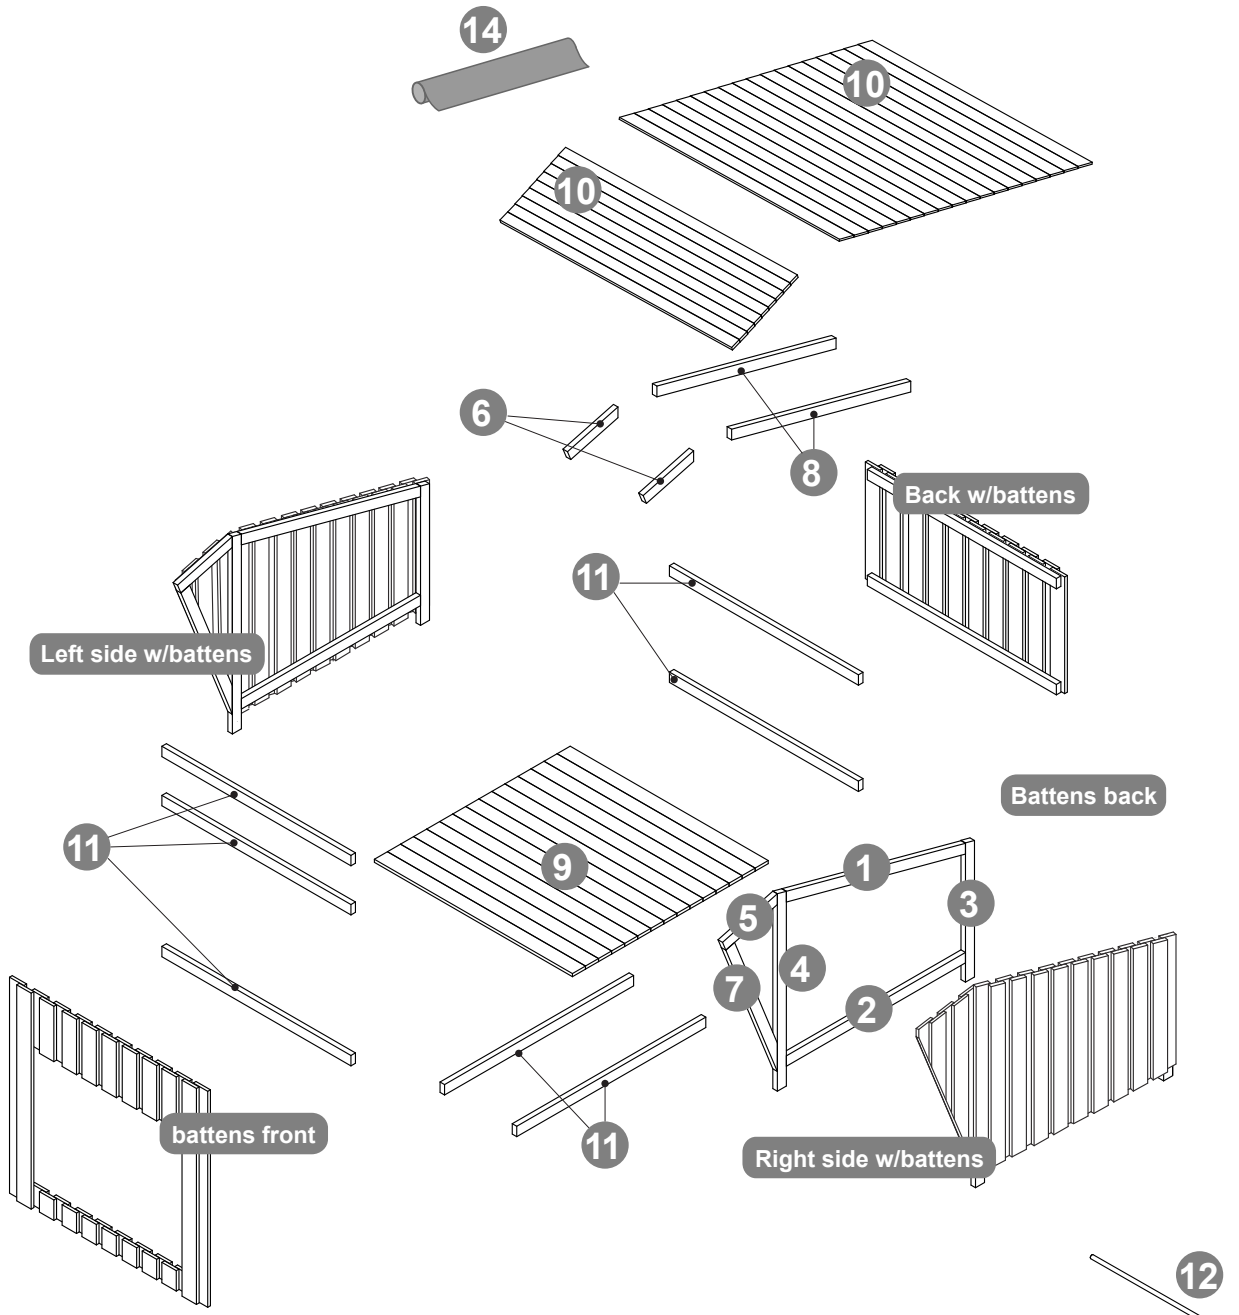

MODULARO

Manual

for

Wooden Shelter Montane

w/Roofing Felt

2,4x3x1,95 m

Materials

Dimensions
in mm

Part no.		Dim.	No.
1		50x100	2 pcs.
2		50x100	2 pcs.
3		50x100	2 pcs.
4		50x100	2 pcs.
5		50x100	2 pcs.
6		50x100	2 pcs.
7		50x100	2 pcs.
8		50x100	2 pcs.
9		30x145 Floor boards	15 pcs.
10		19 x 200-250 Roof boards	28 pcs.
11		50x100	8 pcs.
12		Screws 5x180	40 pcs.
13		Screws 4,5x60	500 pcs.
14		Roofing felt 1m x 10m Nails	1 roll 170 pcs.

Shelter assembly

Shelter assembly

12

Screws: 6 pcs. 5x180mm

Shelter assembly

Floor installation

Shelter assembly

13

Screws: 64 pcs.
4,5x60mm Nails: 170 pcs.

When applying the roofing felt make it go 5 cm over the edge on all four sides of the roof. Fold the roofing felt under the edge and fasten it with nails placed at 7 cm intervals.