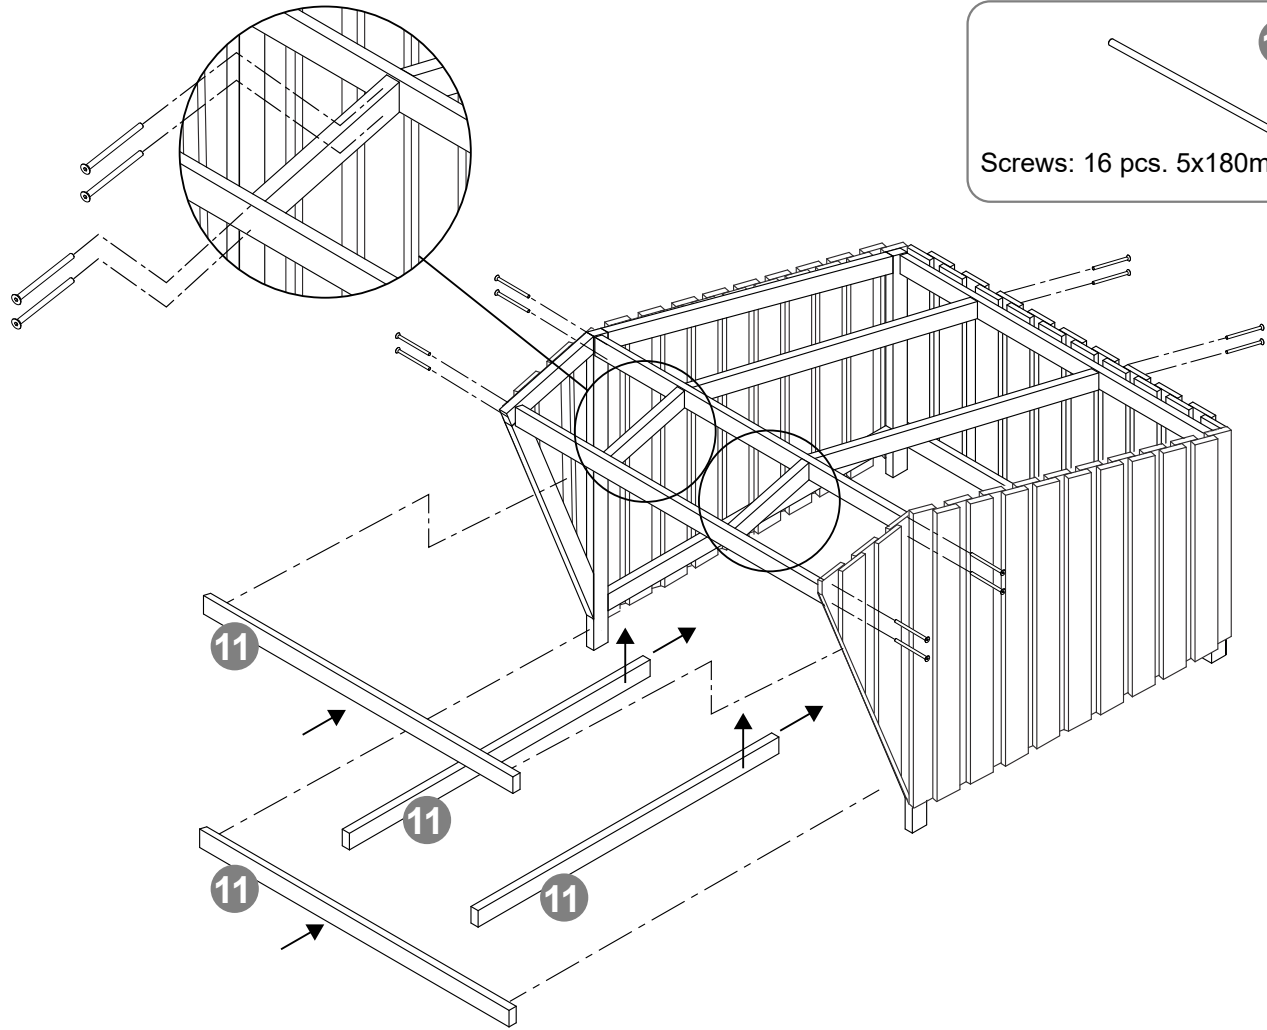

MODULARO

Manual

for

Wooden Shelter Montane

w/Roofing Felt

2,4x3x1,95 m

Materials

Dimensions
in mm

Part no.		Dim.	No.
1		50x100	2 pcs.
2		50x100	2 pcs.
3		50x100	2 pcs.
4		50x100	2 pcs.
5		50x100	2 pcs.
6		50x100	2 pcs.
7		50x100	2 pcs.
8		50x100	2 pcs.
9		30x145 Floor boards	15 pcs.
10		19 x 200-250 Roof boards	28 pcs.
11		50x100	8 pcs.
12		Screws 5x180	40 pcs.
13		Screws 4,5x60	500 pcs.
14		Roofing felt 1m x 10m Nails	1 roll 170 pcs.

Shelter assembly

Shelter assembly

12

Screws: 6 pcs. 5x180mm

Shelter assembly

Floor installation

Shelter assembly

13

Screws: 64 pcs.
4,5x60mm Nails: 170 pcs.

When applying the roofing felt make it go 5 cm over the edge on all four sides of the roof. Fold the roofing felt under the edge and fasten it with nails placed at 7 cm intervals.