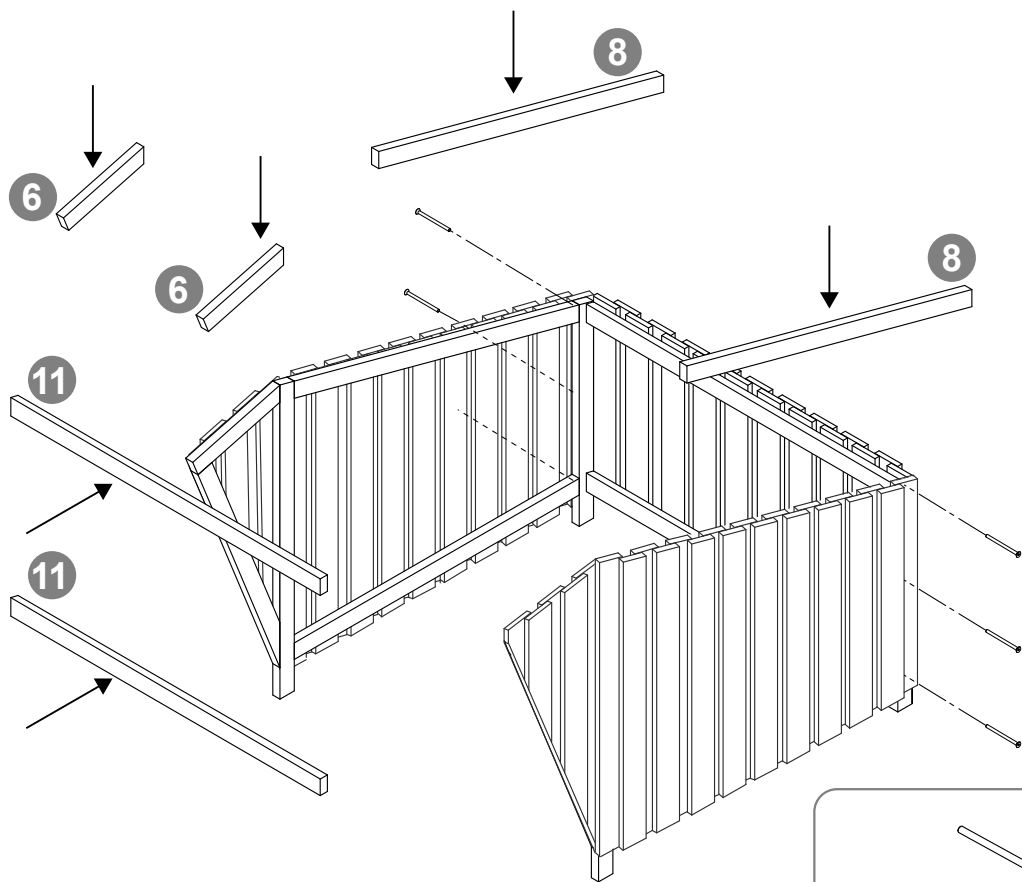

MODULARO

Manual

for

Wooden Shelter Montane

w/Roofing Felt

2,4x3x1,95 m

Materials

Dimensions
in mm

Part no.		Dim.	No.
1		50x100	2 pcs.
2		50x100	2 pcs.
3		50x100	2 pcs.
4		50x100	2 pcs.
5		50x100	2 pcs.
6		50x100	2 pcs.
7		50x100	2 pcs.
8		50x100	2 pcs.
9		30x145 Floor boards	15 pcs.
10		19 x 200-250 Roof boards	28 pcs.
11		50x100	8 pcs.
12		Screws 5x180	40 pcs.
13		Screws 4,5x60	500 pcs.
14		Roofing felt 1m x 10m Nails	1 roll 170 pcs.

Shelter assembly

Shelter assembly

12

Screws: 6 pcs. 5x180mm

Shelter assembly

Floor installation

Shelter assembly

13