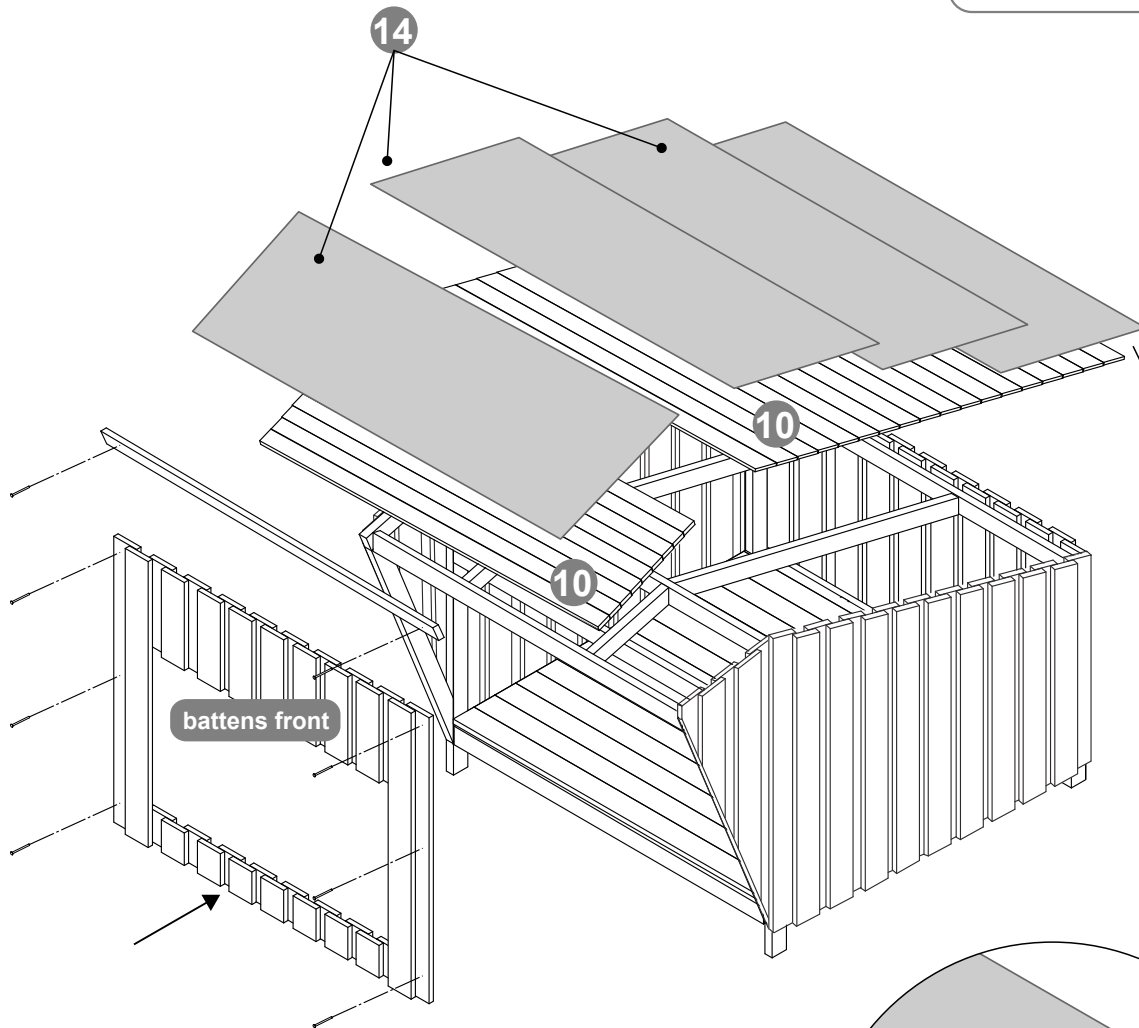

MODULARO

Manual

for

Wooden Shelter Montane

w/Roofing Felt

2,4x3x1,95 m

Materials

Dimensions
in mm

Shelter assembly

Shelter assembly

12

Screws: 6 pcs. 5x180mm

Shelter assembly

Floor installation

Shelter assembly

13

Screws: 64 pcs.
4,5x60mm Nails: 170 pcs.

When applying the roofing felt make it go 5 cm over the edge on all four sides of the roof. Fold the roofing felt under the edge and fasten it with nails placed at 7 cm intervals.