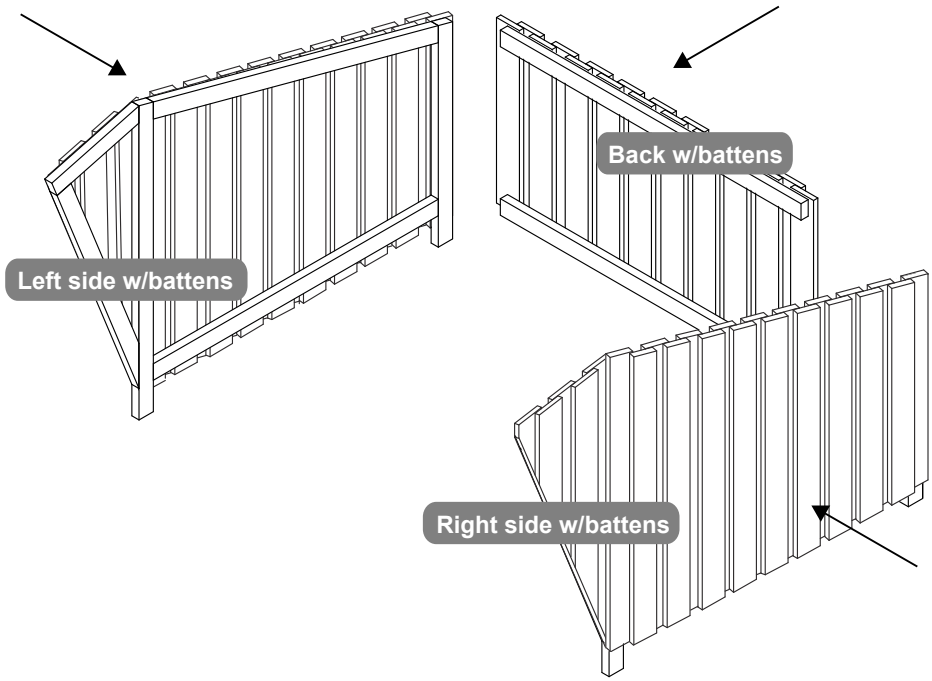

Shelter assembly

12

Screws: 6 pcs. 5x180mm