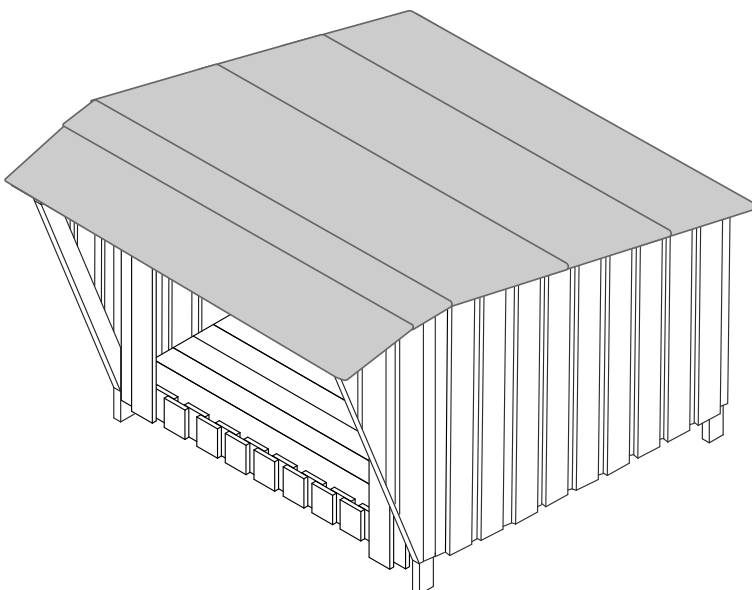

MODULARO

Manual

for

Wooden Shelter Montane

w/Roofing Felt

2,4x3x1,95 m

Materials

Dimensions
in mm

Part no.		Dim.	No.
1		50x100	2 pcs.
2		50x100	2 pcs.
3		50x100	2 pcs.
4		50x100	2 pcs.
5		50x100	2 pcs.
6		50x100	2 pcs.
7		50x100	2 pcs.
8		50x100	2 pcs.
9		30x145 Floor boards	15 pcs.
10		19 x 200-250 Roof boards	28 pcs.
11		50x100	8 pcs.
12		Screws 5x180	40 pcs.
13		Screws 4,5x60	500 pcs.
14		Roofing felt 1m x 10m Nails	1 roll 170 pcs.

Shelter assembly

Shelter assembly

12

Screws: 6 pcs. 5x180mm

Shelter assembly

Floor installation

Shelter assembly

13

Screws: 64 pcs.
4,5x60mm Nails: 170 pcs.

When applying the roofing felt make it go 5 cm over the edge on all four sides of the roof. Fold the roofing felt under the edge and fasten it with nails placed at 7 cm intervals.