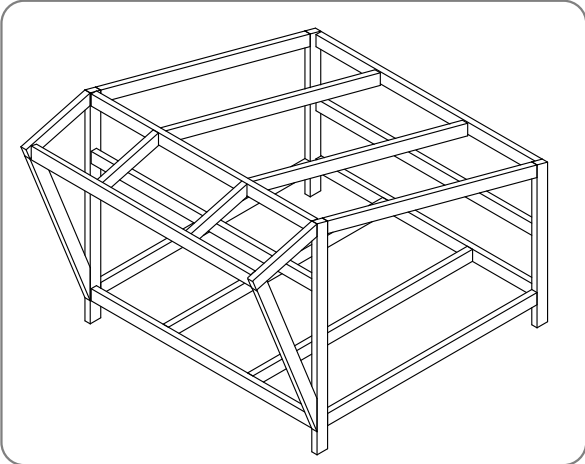

Materials

Dimensions
in mm

Part no.		Dim.	No.
1		50x100	2 pcs.
2		50x100	2 pcs.
3		50x100	2 pcs.
4		50x100	2 pcs.
5		50x100	2 pcs.
6		50x100	2 pcs.
7		50x100	2 pcs.
8		50x100	2 pcs.
9		30x145 Floor boards	15 pcs.
10		19 x 200-250 Roof boards	28 pcs.
11		50x100	8 pcs.
12		Screws 5x180	40 pcs.
13		Screws 4,5x60	500 pcs.
14		Roofing felt 1m x 10m Nails	1 roll 170 pcs.

Shelter assembly