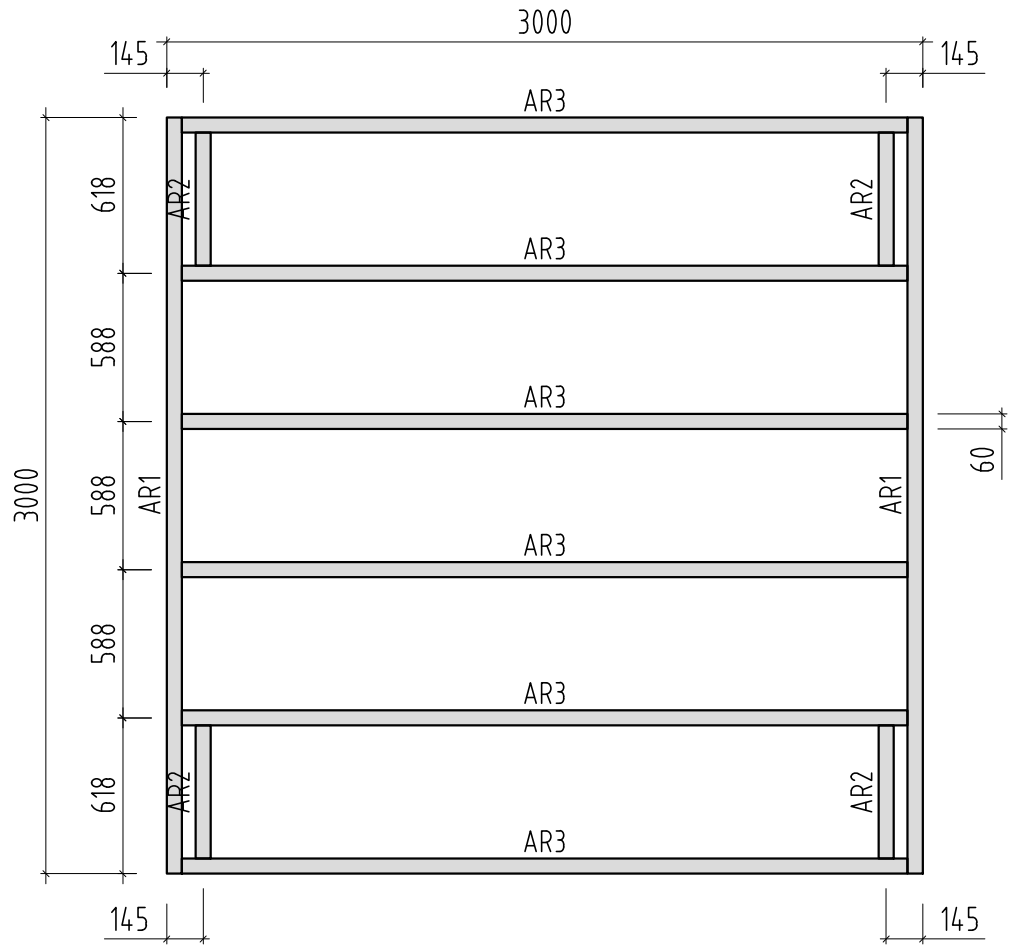

# MODULARO

Manual  
for  
Wooden Gazebo  
w/Wooden floor,  
3x3x3,23 m

# LAZFB28-3030 + PAV-3030 (option)

120 ca 5mm

LAZFB28-3030 + PAV-2828 (option)

5 120

NB!

LAZFB28-3030 + PAV-2828 (option)