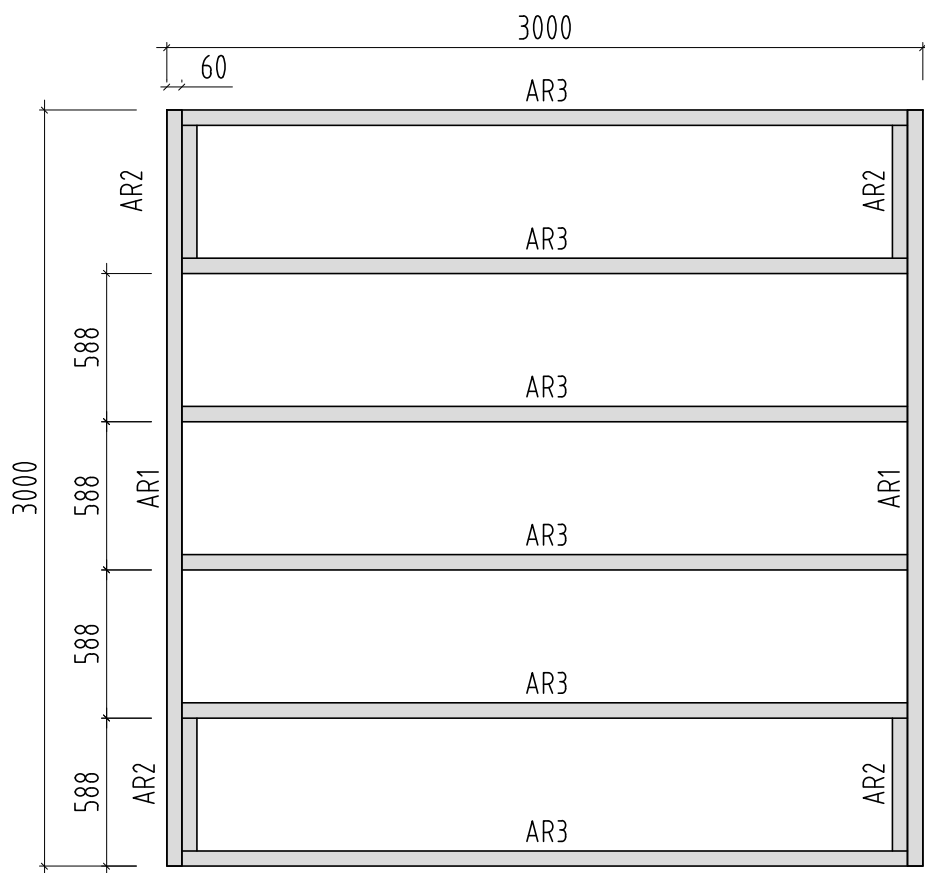

# MODULARO

Manual  
for  
Wooden Gazebo  
w/Wooden floor,  
3x3x3,23 m

# LAZFB28-3030 + PAV-3030 (option)

120 ca 5mm

LAZFB28-3030 + PAV-2828 (option)

5 120

NB!

LAZFB28-3030 + PAV-2828 (option)