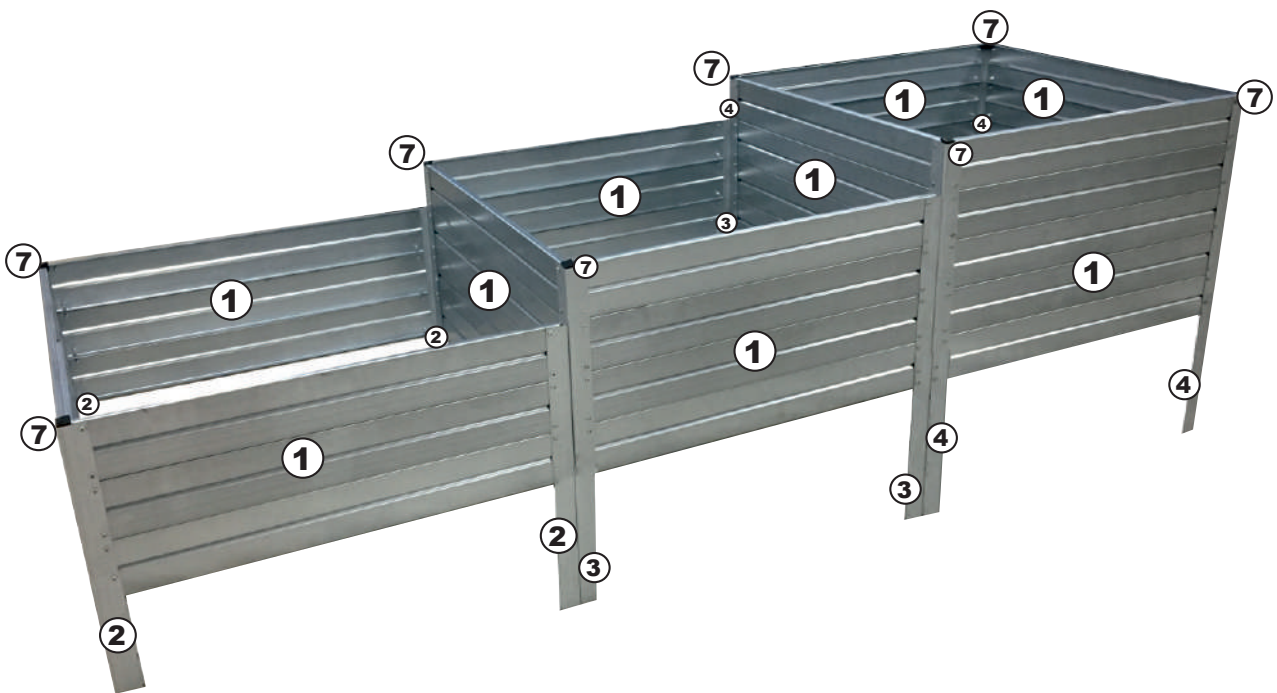

**DANCOVER<sup>®</sup>**

**.com**

Manual  
for  
Raised Garden Bed  
0,75x2,25x0,3/0,4/0,5m

## RAISED BED

No.	Parts list	Pcs
1.	Metal stripe 75cm	41
2.	Fixing angle 30 cm	4
3.	Fixing angle 40 cm	4
4.	Fixing angle 50 cm	4
5.	Screw M5-12	164
6.	Nut M5	164
7.	Plastic cork 20x20mm	8